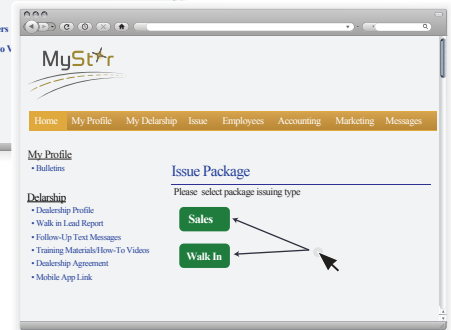

Log In with Username and Password

Log Into MyStarAuto.com

Click on Issue Package

Simply choose the type of package you would like to issue your customer or visitor.

Fill out the fields with the customer's information

Your Issuance is complete. You can now print out the Issuance Summary for the customer or add a companion.