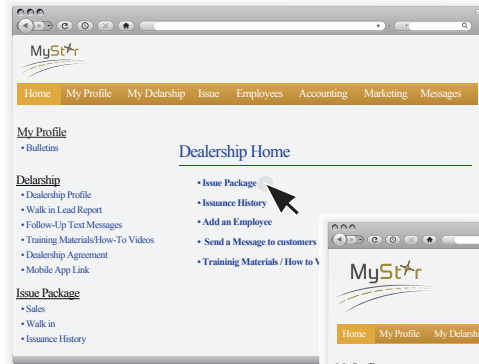

Log In with Username and Password

Log Into MyStarAuto.com

Click on Issue Package

Simply choose the type of package you would like to issue your customer or visitor.

Fill out the fields with the customer's information

Your Issuance is complete. You can now print out the Issuance Summary for the customer or add a companion.